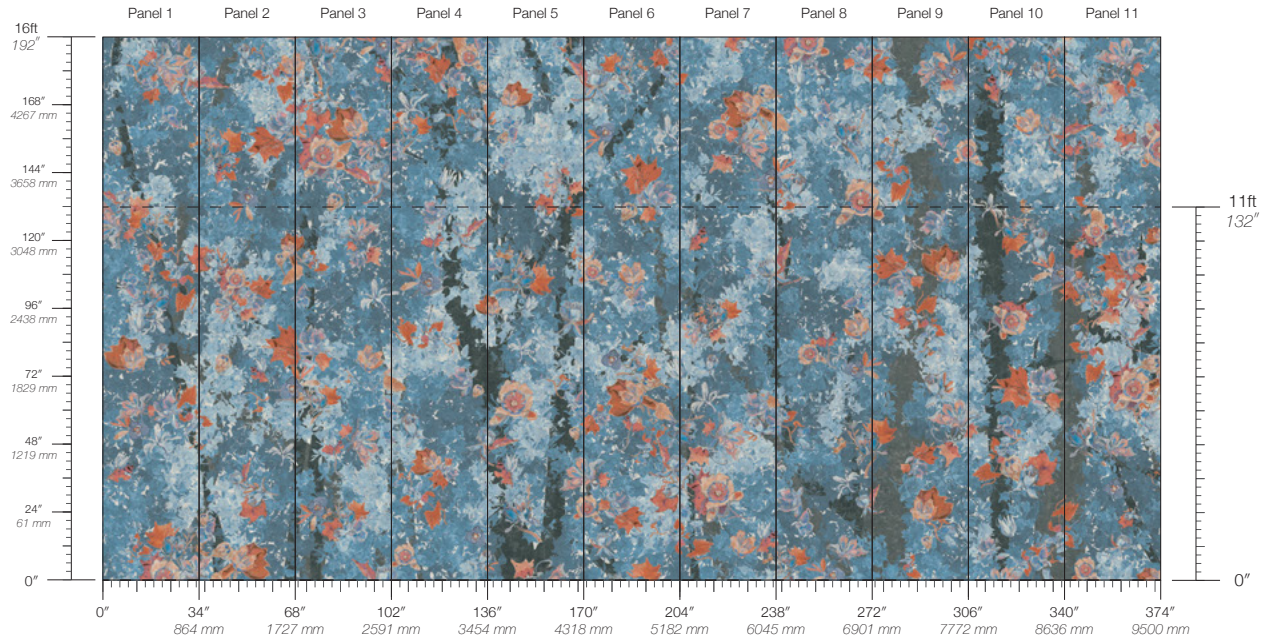

# Unami Blossom

Suitable for residential and some commercial projects

**COLOR**  
Blossom

**ITEM**  
7202

**CONTENT**  
Dutch Metal Leaf

**PANEL WIDTH**  
34" / 864 mm trimmed

**PANEL HEIGHT**  
132" / 3353 mm standard  
192" / 4877 mm extended

**REPEAT**  
Non-repeating

**STOCK**  
Made to order

**LEAD TIME**  
4 weeks to print

**MINIMUM**  
1 panel

**PRICE**  
Available upon request

**ORIGIN**  
USA

**DETAILS**  
Custom options available

**MAINTENANCE**  
Water-based cleanser